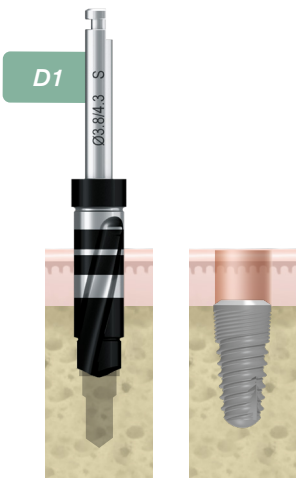

* Partial drilling on half the length of the implant.

Use the cortical drill whatever is the bone density.

..... Example of insertion for a 10 mm long implant, the same as for the other lengths of implants.

IMPLANTS Ø 4.5

Lengths 6 - 8 - 10 - 12 - 14 mm

D4	D3 -D2	D1
	Ø 3.8	Ø 3.8

STAGED DRILL

STAGED DRILL

CORTICAL DRILL

VERY HARD BONE DRILL

IMPLANTS Ø 5

Lengths 6 - 8 - 10 - 12 - 14 mm

D4	D3 -D2	D1
	Ø 4.3	Ø 4.3