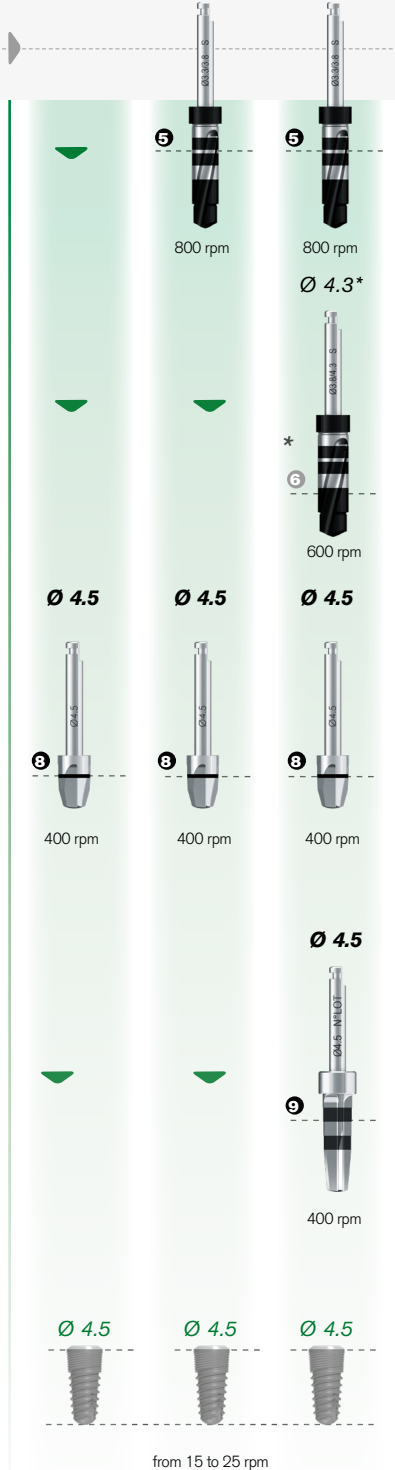

* Partial drilling on half the length of the implant.

Use the cortical drill whatever is the bone density.

..... Example of insertion for a 10 mm long implant, the same as for the other lengths of implants.

IMPLANTS Ø 4.5

Lengths 6 - 8 - 10 - 12 - 14 mm

D4	D3 -D2	D1
	Ø 3.8	Ø 3.8

STAGED DRILL

STAGED DRILL

CORTICAL DRILL

VERY HARD BONE DRILL

IMPLANTS Ø 5

Lengths 6 - 8 - 10 - 12 - 14 mm

D4	D3 -D2	D1
	Ø 4.3	Ø 4.3